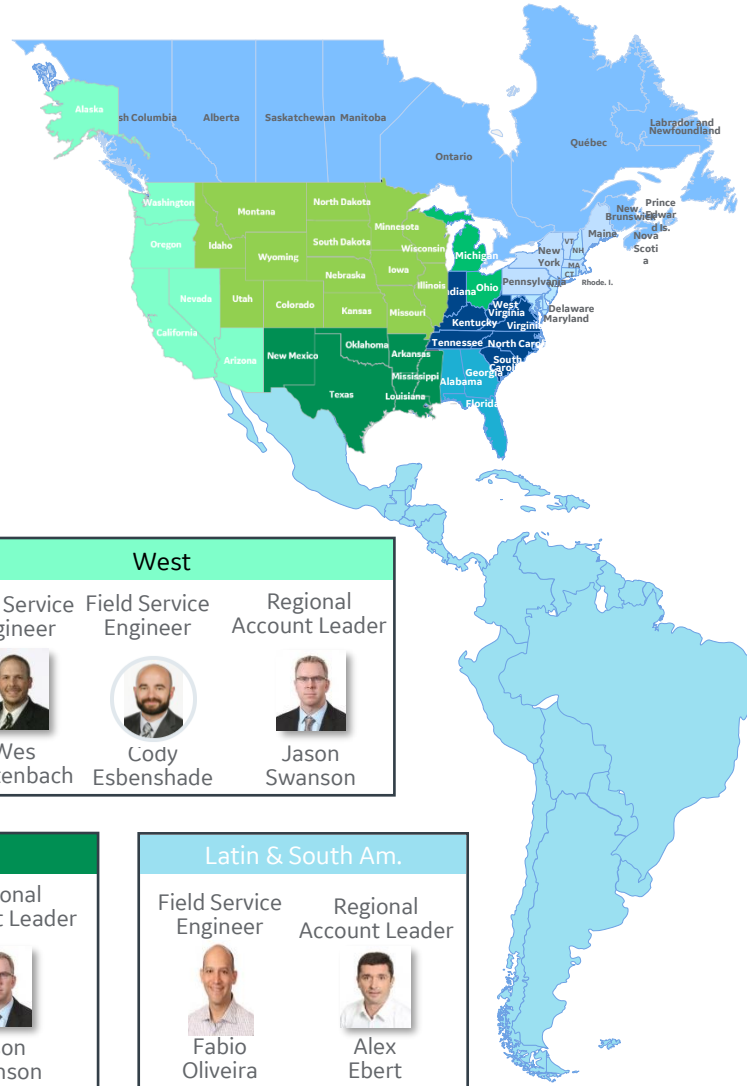

Americas Team

Jason Swanson – RAL
US & Canada

Office: +1 206 422 2248
Email: jason.swanson@ge.com

Wes Breitenbach – FSE
AMERICAS – West

Office: +1 520 434 7819
Mobile: +1 513 668 0067
Email: wes.breitenbach@ge.com

Matt Zawalich – FSE
AMERICAS – South

Office: +1 513 405 3974
Email: matt.zawalich@ge.com

George Mikulskis – FSE
AMERICAS – Southeast USA

Office: +1 954 622 1249
Mobile: +1 305 586 4747
Email: george.mikulskis@ge.com

Cody Esbenschade – FSE
AMERICAS – West

Office: +1 513 780 6230
Email: cody1.esbenschade@ge.com

Cory Martin – FSE
AMERICAS – Central

Office: +1 620 442 3600
Email: cory.martin@ge.com

Ryan Dages - RAL
Americas - East

Mobile: +1 513 375 9530
Email: Ryan.Dages@ge.com

Alexander Ebert – RAL
REMEA – Middle East, Africa & Latin America

Office: +49 172 5647725
Mobile: +49 172 564 7725
Email: alexander.ebert@ge.com

Troy Pock – FSE

AMERICAS – Northeast
Mobile: +1 513 633 8356
Email: troy.pock@ge.com

Eric Garneau- FSE
AMERICAS – Canada

Office: +1 514 234 1063
Email: eric.garneau@ge.com

Fabio Oliveira – FSE
AMERICAS – Latin/S. America

Mobile: +55 (11) 97411-8308
Email: fabiosilvade.oliveira@ge.com

Adam Schaefer- FSE
AMERICAS – Upper Midwest

Mobile: +1 937 478 0130
Email: adam.schaefer@ge.com

Canada

Field Service Engineer	Regional Account Leader
Eric Garneau	Jason Swanson

Northeast

Field Service Engineer	Regional Account Leader
Troy Pock	Ryan Dages

Mid Atlantic

Field Service Engineer	Regional Account Leader
David Rowe	Ryan Dages

Upper Midwest

Field Service Engineer	Regional Account Leader
Adam Schaefer	Ryan Dages

Southeast

Field Service Engineer	Regional Account Leader
George Mikulskis	Ryan Dages

West

Field Service Engineer	Field Service Engineer	Regional Account Leader
Wes Breitenbach	Cody Esbenschade	Jason Swanson

Central

Field Service Engineer	Regional Account Leader
Cory Martin	Jason Swanson

South

Field Service Engineer	Regional Account Leader
Matt Zawalich	Jason Swanson

Latin & South Am.

Field Service Engineer	Regional Account Leader
Fabio Oliveira	Alex Ebert